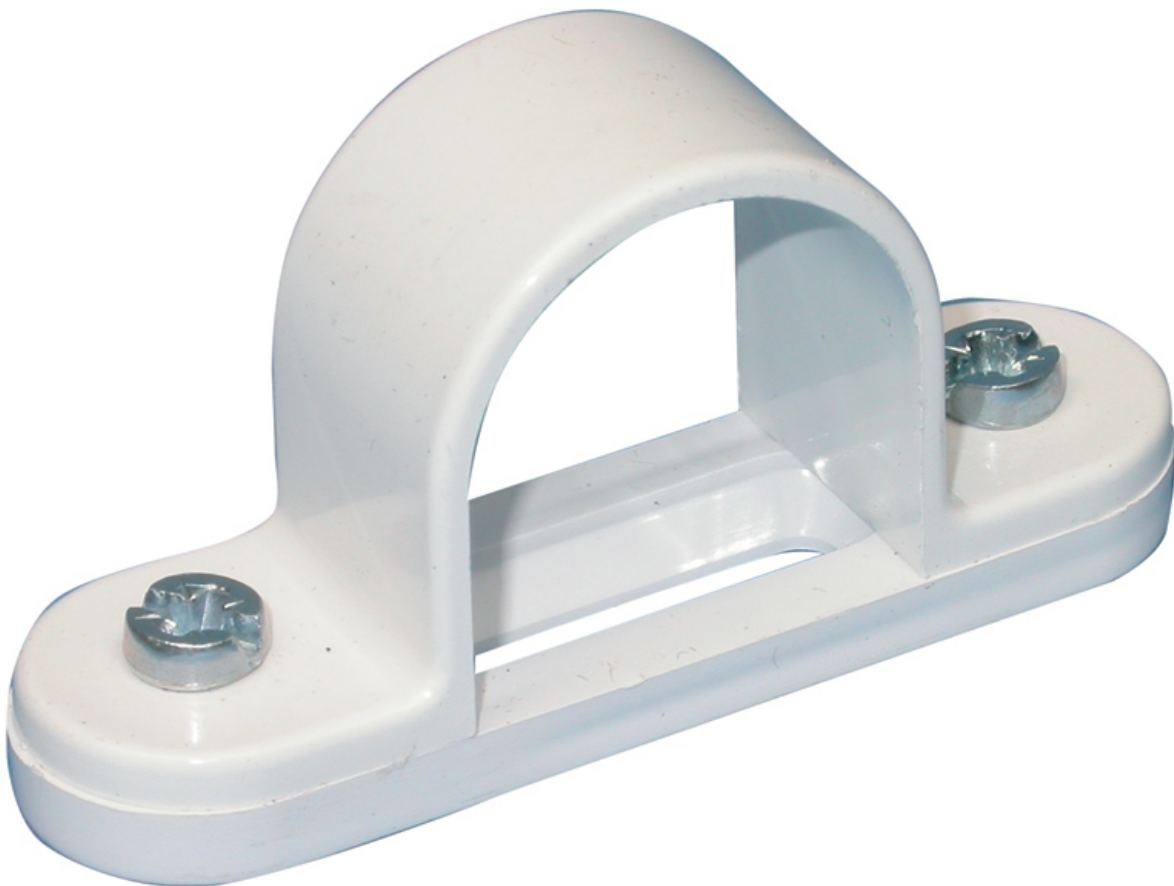

# Round PVC Conduit White 25mm Space Bar Saddle MSB3WH

Product Images

Product Code: V01-7020

---

## Short Description

---

Marshall Tufflex round PVC conduit space bar saddle MSB3WH  
25mm Space Bar Saddle for use with Super High Impact Round Rigid PVC White Conduit.

## Description

---

Marshall Tufflex round PVC conduit space bar saddle MSB3  
25mm Space Bar Saddle for use with Super High Impact Round Rigid PVC White Conduit.