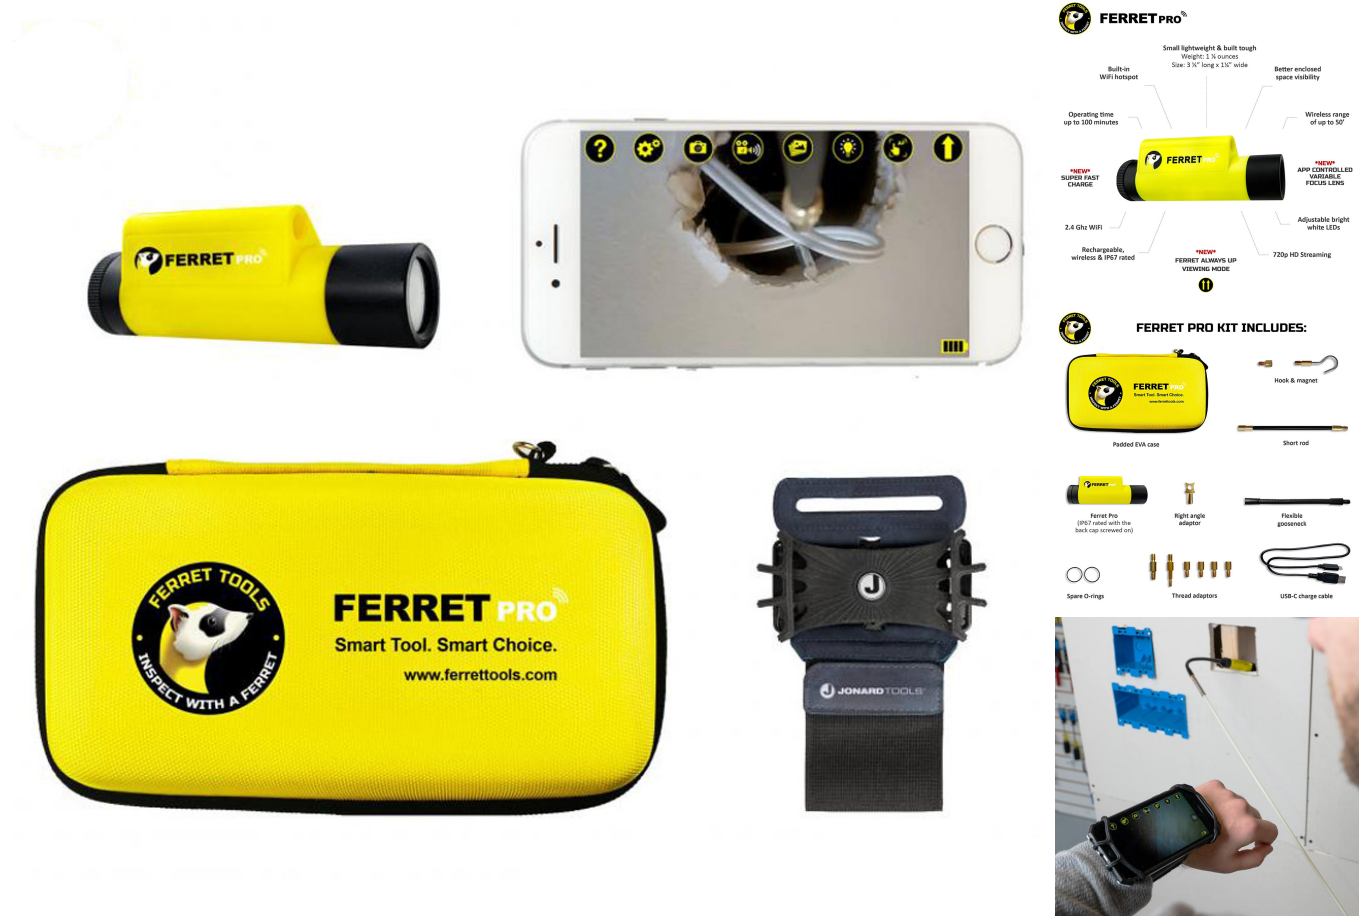

CF-200 Ferret Pro Multipurpose Wireless Inspection Camera & Cable Pulling Tool

Product Images

Product Code: S00-3167

Short Description

The Ferret Pro is a professional and durable inspection camera. Based on the **award-winning** electronic design of the original Ferret, the Ferret Pro is:

- Ideal for any data engineer or electrician
- Engineered with new technology to bring you an App controlled variable focus lens, super-fast charge, Ferret always up viewing mode, and a right angle adaptor
- Perfect for pulling in cabling inside enclosed spaces
- The most reliable and durable tools with the latest smart technology to help work faster, easier, and safer

Kit Includes:

- CWB-11 Cell Phone Wrist Band, 11"
- Padded EVA case, Ferret Pro camera, flexible gooseneck, short rod, strong hook and magnet, right angle adaptor, thread adaptors, USB-C charge cable, spare O-rings & instruction manual

- 720p HD streaming - Crisp clear images with 720p high resolution provides real-time photos & video directly to a smart device
- Adjustable bright white LEDs - Easily glides into confined dark crawl spaces. Bright white LEDs help investigate, locate, diagnose & fix problems
- Digital zoom function - View objects closer with the Ferret App digital zoom