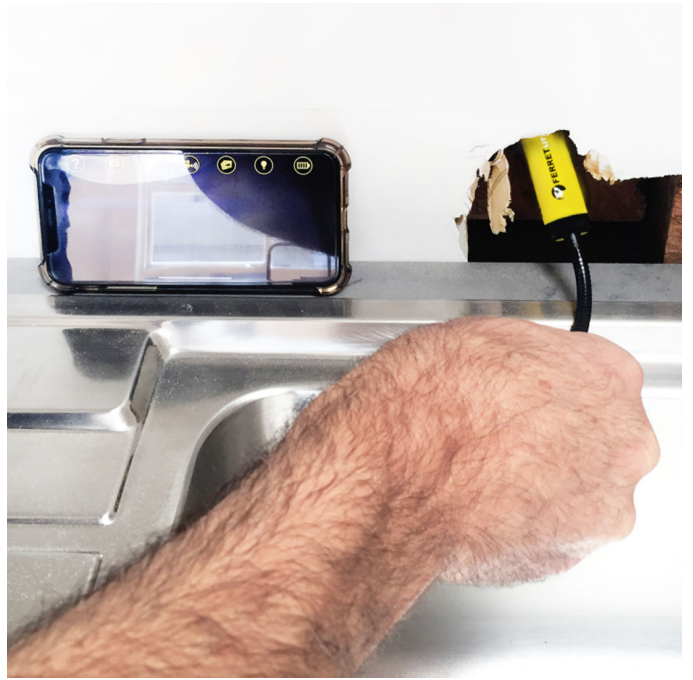

CF-200 Ferret Pro Multipurpose Wireless Inspection Camera & Cable Pulling Tool

Product Images

Product Code: S00-3167

Short Description

The Ferret Pro is a professional and durable inspection camera. Based on the **award-winning** electronic design of the original Ferret, the Ferret Pro is:

- Ideal for any data engineer or electrician
- Engineered with new technology to bring you an App controlled variable focus lens, super-fast charge, Ferret always up viewing mode, and a right angle adaptor
- Perfect for pulling in cabling inside enclosed spaces
- The most reliable and durable tools with the latest smart technology to help work faster, easier, and safer

- 720p HD streaming - Crisp clear images with 720p high resolution provides real-time photos & video directly to a smart device
- Adjustable bright white LEDs - Easily glides into confined dark crawl spaces. Bright white LEDs help investigate, locate, diagnose & fix problems
- Digital zoom function - View objects closer with the Ferret App digital zoom

Description

The Ferret Pro is a professional and durable inspection camera. Based on the **award-winning** electronic design of the original Ferret, the Ferret Pro is:

- Ideal for any data engineer or electrician
- Engineered with new technology to bring you an App controlled variable focus lens, super-fast charge, Ferret always up viewing mode, and a right angle adaptor
- Perfect for pulling in cabling inside enclosed spaces
- The most reliable and durable tools with the latest smart technology to help work faster, easier, and safer