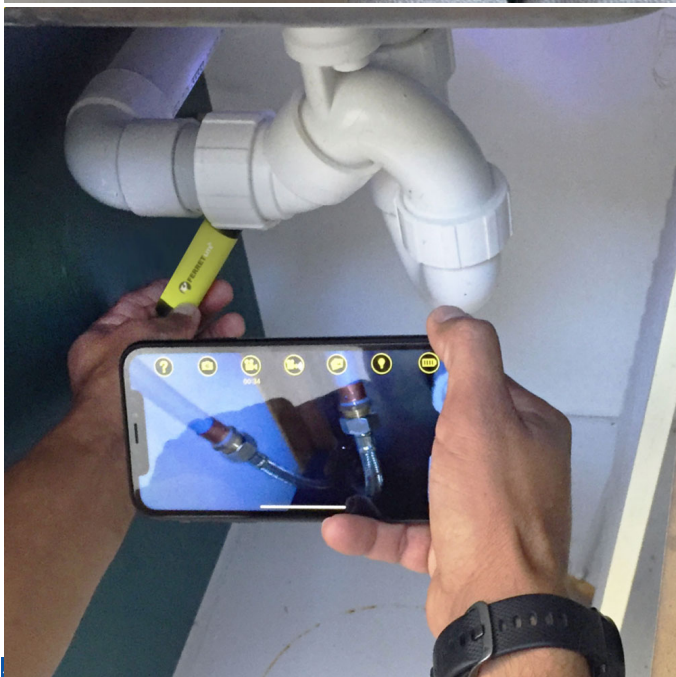

CF-200 Ferret Pro Multipurpose Wireless Inspection Camera & Cable Pulling Tool

Product Images

Product Code: S00-3167

Short Description

The Ferret Pro is a professional and durable inspection camera. Based on the **award-winning** electronic design of the original Ferret, the Ferret Pro is:

- Ideal for any data engineer or electrician
- Engineered with new technology to bring you an App controlled variable focus lens, super-fast charge, Ferret always up viewing mode, and a right angle adaptor
- Perfect for pulling in cabling inside enclosed spaces
- The most reliable and durable tools with the latest smart technology to help work faster, easier, and safer

- 720p HD streaming - Crisp clear images with 720p high resolution provides real-time photos & video directly to a smart device
- Adjustable bright white LEDs - Easily glides into confined dark crawl spaces. Bright white LEDs help investigate, locate, diagnose & fix problems
- Digital zoom function - View objects closer with the Ferret App digital zoom

Description

The Ferret Pro is a professional and durable inspection camera. Based on the **award-winning** electronic design of the original Ferret, the Ferret Pro is:

- Ideal for any data engineer or electrician
- Engineered with new technology to bring you an App controlled variable focus lens, super-fast charge, Ferret always up viewing mode, and a right angle adaptor
- Perfect for pulling in cabling inside enclosed spaces
- The most reliable and durable tools with the latest smart technology to help work faster, easier, and safer